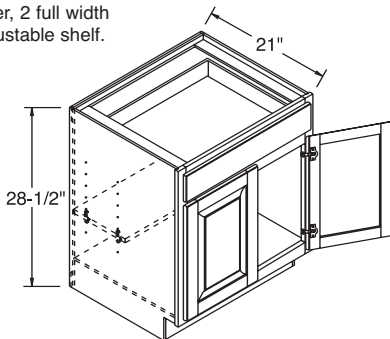

Note: For custom cabinet ideas please refer to the Custom Choice Cabinetry section at the front of this book.

Desk/Office Cabinets

All desk/office cabinets are 28-1/2" high and 21-3/4" deep including door.
 All have 3/4" thick, 1/2" depth adjustable shelf.
 Toekick height: 4-1/2", depth: 3".

Desk base cabinets available with square doors only.

Door/Drawer Bases

DHB12 - DHB18 have 1 drawer, 1 door, 1 adjustable shelf.

Single door cabinet specify left or right.

Sliding Tray sold separately.

DHB24 - 1 drawer, 2 full width butt doors, 1 adjustable shelf.

Drawer Bases

All have 3 drawers. The top drawer is slightly smaller than the bottom two.

File Cabinet Base

File cabinet drawer has heavy duty, full extension guides. Door is attached to file drawer and slides out as one unit. Bottom drawer is designed to accept standard Pendaflex file system.