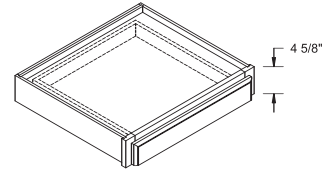

Note: For custom cabinet ideas please refer to the Custom Choice Cabinetry section at the front of this book.

Desk/Office Cabinets

All desk/office cabinets are 28-1/2" high and 21-3/4" deep including door.
 All have 3/4" thick, 1/2" depth adjustable shelf.
 Toekick height: 4-1/2", depth: 3".

Desk base cabinets available with square doors only.

Door/Drawer Bases

DHB12 - DHB18 have 1 drawer, 1 door, 1 adjustable shelf.

Single door cabinet specify left or right.

Sliding Tray sold separately.

DHB24 - 1 drawer, 2 full width butt doors, 1 adjustable shelf.

Drawer Bases

All have 3 drawers. The top drawer is slightly smaller than the bottom two.

File Cabinet Base

File cabinet drawer has heavy duty, full extension guides. Door is attached to file drawer and slides out as one unit. Bottom drawer is designed to accept standard Pendaflex file system.

***Not included with cabinet.**

 These items are part of the Complements product offerings, Creative Organization in Cabinetry.

Under Counter Drawers

21" deep.
 All non-trimmable.
 See vanity section for 18" deep cabinets.