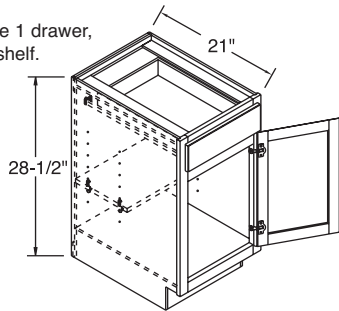

Desk/Office Cabinets

INDEX	PAGE
Desk Height Base with Drawers	62
Desk Height Base with Filing Drawer	62
Desk Height Door/Drawer Base	62
Desk Leg	62
RollTop Desk	62
Under Counter Drawer	62
21" Deep Sliding Tray	62
Keyboard Tray	62

Note: For custom cabinet ideas please refer to the Custom Choice Cabinetry section at the front of this book.

Desk/Office Cabinets

All desk/office cabinets are 28-1/2" high and 21-3/4" deep including door.
 All have 3/4" thick, 1/2" depth adjustable shelf.
 Toekick height: 4-1/2", depth: 3".

Desk base cabinets available with square doors only.

Door/Drawer Bases

DHB12 - DHB18 have 1 drawer, 1 door, 1 adjustable shelf.

Single door cabinet specify left or right.

Sliding Tray sold separately.

DHB24 - 1 drawer, 2 full width butt doors, 1 adjustable shelf.

Rolltop Desk Cabinet

Available 30"w x 18"h only, with organizer behind tambour door. Bottom panel (3/4" thick) is detachable. Available in oak, hickory, cherry, or maple.

NOTE: This cabinet cannot be changed or cancelled once an order has been placed.