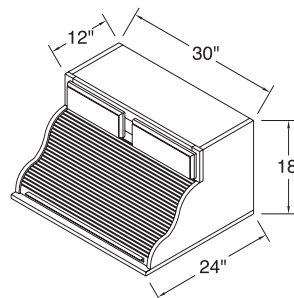

Note: Custom keyboard trays can also be ordered through the Custom Choice Cabinetry section at the front of this book.

Keyboard Tray

21" deep.
 All non-trimmable.

Desk Leg

Wood veneer - 3/4" thick.

Bayport White, Mora Bay, Cara, Sanibel & Harbour Court - 3/4" melamine.

Rolltop Desk Cabinet

Available 30"w x 18"h only, with organizer behind tambour door. Bottom panel (3/4" thick) is detachable. Available in oak, hickory, cherry, or maple.

NOTE: This cabinet cannot be changed or cancelled once an order has been placed.