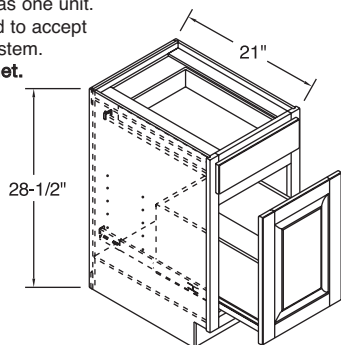

Note: For custom cabinet ideas please refer to the Custom Choice Cabinetry section at the front of this book.

Desk/Office Cabinets

All desk/office cabinets are 28-1/2" high and 21-3/4" deep including door.
 All have 3/4" thick, 1/2" depth adjustable shelf.
 Toekick height: 4-1/2", depth: 3".

Desk base cabinets available with square doors only.

Door/Drawer Bases

DHB12 - DHB18 have 1 drawer, 1 door, 1 adjustable shelf.

Single door cabinet specify left or right.

Sliding Tray sold separately.

DHB24 - 1 drawer, 2 full width butt doors, 1 adjustable shelf.

Drawer Bases

All have 3 drawers. The top drawer is slightly smaller than the bottom two.

File Cabinet Base

File cabinet drawer has heavy duty, full extension guides. Door is attached to file drawer and slides out as one unit. Bottom drawer is designed to accept standard Pendaflex file system.

***Not included with cabinet.**

 These items are part of the Complements product offerings, Creative Organization in Cabinetry.

Under Counter Drawers

21" deep.
 All non-trimmable.
 See vanity section for 18" deep cabinets.