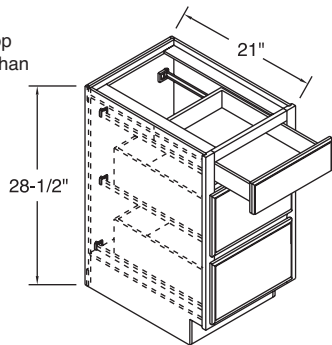

Note: For custom cabinet ideas please refer to the Custom Choice Cabinetry section at the front of this book.

Desk/Office Cabinets

All desk/office cabinets are 28-1/2" high and 21-3/4" deep including door.
 All have 3/4" thick, 1/2" depth adjustable shelf.
 Toekick height: 4-1/2", depth: 3".

Desk base cabinets available with square doors only.

Door/Drawer Bases

DHB12 - DHB18 have 1 drawer, 1 door, 1 adjustable shelf.

Single door cabinet specify left or right.

Sliding Tray sold separately.

DHB24 - 1 drawer, 2 full width butt doors, 1 adjustable shelf.

Drawer Bases

All have 3 drawers. The top drawer is slightly smaller than the bottom two.

File Cabinet Base

File cabinet drawer has heavy duty, full extension guides. Door is attached to file drawer and slides out as one unit. Bottom drawer is designed to accept standard Pendaflex file system.