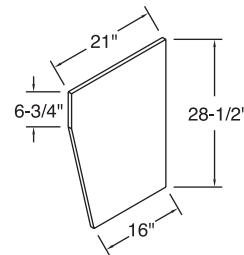

Note: For custom cabinet ideas please refer to the Custom Choice Cabinetry section at the front of this book.

Desk/Office Cabinets

All desk/office cabinets are 28-1/2" high and 21-3/4" deep including door.
 All have 3/4" thick, 1/2" depth adjustable shelf.
 Toekick height: 4-1/2", depth: 3".

***Not included with cabinet.**

 These items are part of the Complements product offerings, Creative Organization in Cabinetry.

Under Counter Drawers

21" deep.
 All non-trimmable.
 See vanity section for 18" deep cabinets.

Note: Custom keyboard trays can also be ordered through the Custom Choice Cabinetry section at the front of this book.

Keyboard Tray

21" deep.
 All non-trimmable.

Desk Leg

Wood veneer - 3/4" thick.

Bayport White, Mora Bay, Cara, Sanibel & Harbour Court - 3/4" melamine.

Rolltop Desk Cabinet

Available 30"w x 18"h only, with organizer behind tambour door. Bottom panel (3/4" thick) is detachable. Available in oak, hickory, cherry, or maple.

NOTE: This cabinet cannot be changed or cancelled once an order has been placed.