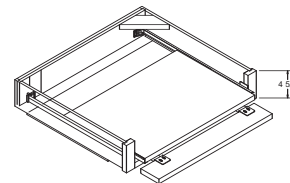

Keyboard Tray

21" deep.
All non-trimmable.

Desk Leg

Wood veneer - 3/4" thick.

Bayport White, Mora Bay, Cara, Sanibel & Harbour Court - 3/4" melamine.