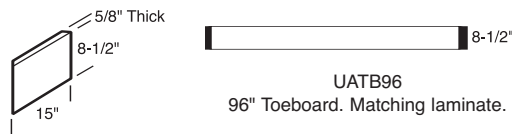

Toeboards

UADT15
Diagonal Toeboard

ITEM
UADT15
UATB96
WUATB96

Turning Corners

Option One

Face Dimension

Use standard CWF3 with return and UADT15 diagonal toeboard for 27" x 27" blank corners.

ITEM
CW15
CWF3