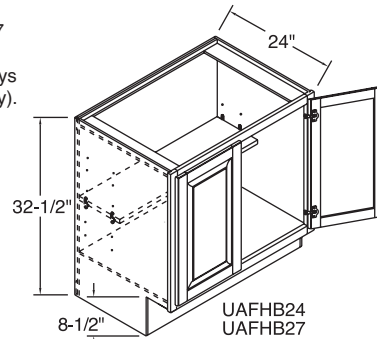

Note: For custom cabinet ideas please refer to the Custom Choice Cabinetry section at the front of this book.

Universal Access Cabinets

Universal access base cabinets are 32-1/2" high and 24-3/4" deep including door. All have 3/4" thick, 1/2" depth adjustable shelf. Toekick height: 8-1/2", depth: 6".

Base cabinets available with square doors only.

Door/Drawer Bases

UAB15 & UAB18 - bored for 1 sliding tray at bottom (except UAB12); order trays separately.

Single cabinet door specify left or right.

ITEM
UAB12
UAB15
UAB18

ITEM
UAB24

UAB24 - 1 drawer, 2 butt doors & 1 shelf.

Drawer Base Cabinets

ITEM
UABD12
UABD15
UABD18

All have 3 drawers.

The top drawer is slightly smaller than the bottom two.

Sink Unit - RTA

ITEM
UASU36

UASU36 is trimmable to 30" by adjusting the length of the front and back rails and the front panel.

Note: Cannot use garbage disposal with this cabinet.

Base Cabinets with Full Height Doors

UAFHB24 - UAFHB27
2 butt doors, 1 shelf.
Bored for 2 sliding trays
(order trays separately).