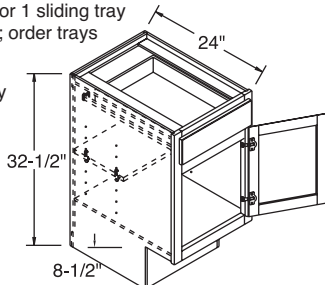

Note: For custom cabinet ideas please refer to the Custom Choice Cabinetry section at the front of this book.

Universal Access Cabinets

Universal access base cabinets are 32-1/2" high and 24-3/4" deep including door. All have 3/4" thick, 1/2" depth adjustable shelf. Toekick height: 8-1/2", depth: 6".

Base cabinets available with square doors only.

Door/Drawer Bases

UAB15 & UAB18 - bored for 1 sliding tray at bottom (except UAB12); order trays separately.

Single cabinet door specify left or right.

ITEM
UAB12
UAB15
UAB18

UASU36 is trimmable to 30" by adjusting the length of the front and back rails and the front panel.

Note: Cannot use garbage disposal with this cabinet.

Base Cabinets with Full Height Doors

UAFHB24 - UAFHB27
2 butt doors, 1 shelf.
Bored for 2 sliding trays
(order trays separately).