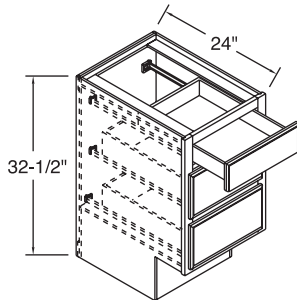

Note: For custom cabinet ideas please refer to the Custom Choice Cabinetry section at the front of this book.

Universal Access Cabinets

Universal access base cabinets are 32-1/2" high and 24-3/4" deep including door. All have 3/4" thick, 1/2" depth adjustable shelf. Toekick height: 8-1/2", depth: 6".

Base cabinets available with square doors only.

Door/Drawer Bases

UAB15 & UAB18 - bored for 1 sliding tray at bottom (except UAB12); order trays separately.

Single cabinet door specify left or right.

ITEM
UAB12
UAB15
UAB18

ITEM
UAB24

UAB24 - 1 drawer, 2 butt doors & 1 shelf.

Drawer Base Cabinets

ITEM
UABD12
UABD15
UABD18

All have 3 drawers.

The top drawer is slightly smaller than the bottom two.

Sink Unit - RTA

ITEM
UASU36

UASU36 is trimmable to 30" by adjusting the length of the front and back rails and the front panel.

Note: Cannot use garbage disposal with this cabinet.

Base Cabinets with Full Height Doors

UAFHB24 - UAFHB27
2 butt doors, 1 shelf.
Bored for 2 sliding trays
(order trays separately).