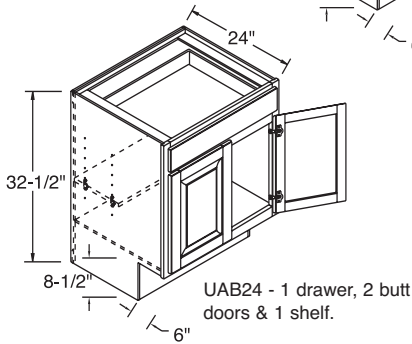

Note: For custom cabinet ideas please refer to the Custom Choice Cabinetry section at the front of this book.

Universal Access Cabinets

Universal access base cabinets are 32-1/2" high and 24-3/4" deep including door. All have 3/4" thick, 1/2" depth adjustable shelf. Toekick height: 8-1/2", depth: 6".

Base cabinets available with square doors only.

Door/Drawer Bases

UAB15 & UAB18 - bored for 1 sliding tray at bottom (except UAB12); order trays separately.

Single cabinet door specify left or right.

ITEM
UAB12
UAB15
UAB18

ITEM
UAB24

UAB24 - 1 drawer, 2 butt doors & 1 shelf.

Drawer Base Cabinets

ITEM
UABD12
UABD15
UABD18

All have 3 drawers.

The top drawer is slightly smaller than the bottom two.

Sink Unit - RTA

ITEM
UASU36

UASU36 is trimmable to 30" by adjusting the length of the front and back rails and the front panel.

Note: Cannot use garbage disposal with this cabinet.

Base Cabinets with Full Height Doors

UAFHB24 - UAFHB27
2 butt doors, 1 shelf.
Bored for 2 sliding trays
(order trays separately).