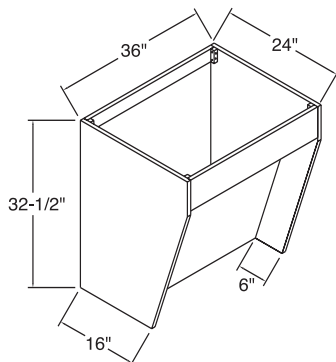

Note: For custom cabinet ideas please refer to the Custom Choice Cabinetry section at the front of this book.

Universal Access Cabinets

Universal access base cabinets are 32-1/2" high and 24-3/4" deep including door. All have 3/4" thick, 1/2" depth adjustable shelf. Toekick height: 8-1/2", depth: 6".

Base cabinets available with square doors only.

Door/Drawer Bases

UAB15 & UAB18 - bored for 1 sliding tray at bottom (except UAB12); order trays separately.

Single cabinet door specify left or right.

ITEM
UAB12
UAB15
UAB18

ITEM
UAB24

UAB24 - 1 drawer, 2 butt doors & 1 shelf.

Drawer Base Cabinets

ITEM
UABD12
UABD15
UABD18

All have 3 drawers.

The top drawer is slightly smaller than the bottom two.

Sink Unit - RTA

ITEM
UASU36

UASU36 is trimmable to 30" by adjusting the length of the front and back rails and the front panel.

Note: Cannot use garbage disposal with this cabinet.

Base Cabinets with Full Height Doors

UAFHB24 - UAFHB27
2 butt doors, 1 shelf.
Bored for 2 sliding trays
(order trays separately).