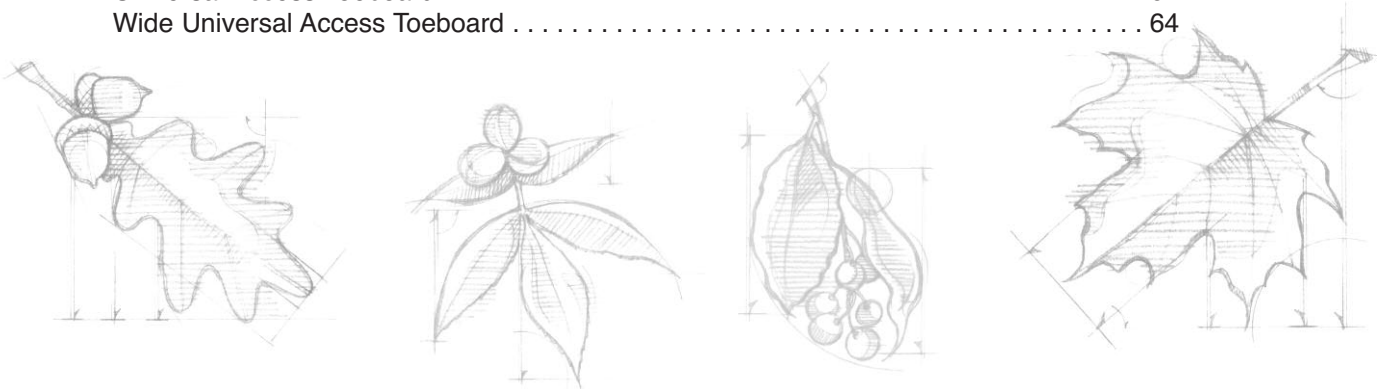

Note: For custom cabinet ideas please refer to the Custom Choice Cabinetry section at the front of this book.

Universal Access Cabinets

Universal access base cabinets are 32-1/2" high and 24-3/4" deep including door. All have 3/4" thick, 1/2" depth adjustable shelf. Toekick height: 8-1/2", depth: 6".