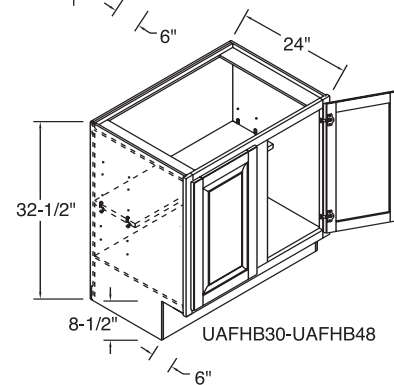

ITEM
UAB24

UAB24 - 1 drawer, 2 butt doors & 1 shelf.

Drawer Base Cabinets

ITEM
UABD12
UABD15
UABD18

All have 3 drawers.

The top drawer is slightly smaller than the bottom two.

Sink Unit - RTA

ITEM
UASU36

UASU36 is trimmable to 30" by adjusting the length of the front and back rails and the front panel.

Note: Cannot use garbage disposal with this cabinet.

Base Cabinets with Full Height Doors

UAFHB24 - UAFHB27
2 butt doors, 1 shelf.
Bored for 2 sliding trays
(order trays separately).

ITEM
UAFHB24
UAFHB27
UAFHB30
UAFHB33
UAFHB36
UAFHB39
UAFHB42
UAFHB48

UAFHB30 - UAFHB48
2 doors, 1 shelf.
Bored for 4 sliding trays.
(order trays separately).

UAFHB30 - 48 have a 3" center vertical stile.