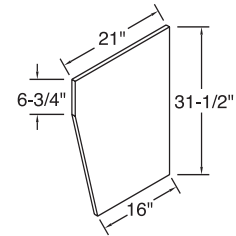

Vanity Desk Leg

Wood veneer-3/4" thick. Cara, Harbour Court, Bayport White, Mora Bay and Sanibel are melamine. Trimmable to 18" deep.