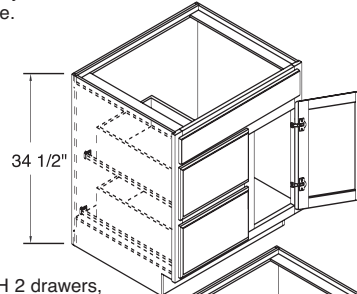

## Base Height 21" Deep Vanity Sink Base

VSB24BH-VSB36BH

VSB24BH - VSB27BH have full-width opening with butt doors.  
VSB30BH - VSB36BH have center stile.

ITEM
VSB24BH
VSB27BH
VSB30BH
VSB33BH
VSB36BH

L1884BH has a fixed shelf, drawer and clothes hamper.(removable)  
Single door cabinet order left or right.  
34-1/2" tall base section

ITEM
L1884BH
USK1821
UST1821
WOOD UST1821

Order shelf or tray kits separately.

USK1821  
(kit of 4 shelves)

UST1821  
(kit of 4 trays)

WOODUST1824  
(kit of 4 sliding trays)

 These items are part of the Complements product offerings, Creative Organization in Cabinetry.

## Base Height 21" Deep Bowl Base Combinations

VBB24DBH-VBB36DBH  
2 drawers, 1 door, 1 fixed drawer front. Specify drawers left or right side.

VB30DBH-VB36DBH  
Door side is equal width as drawer side.