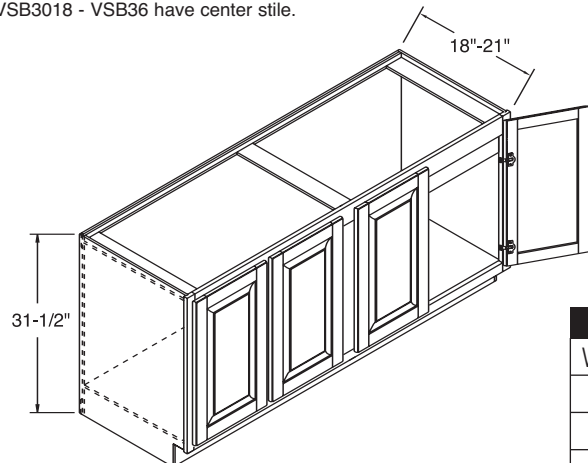

Vanity Cabinets

Unless otherwise noted all base height vanity cabinets are 34 1/2" high, and all vanity cabinets are 31-1/2" high.
Toekick height: 4-1/2", depth: 3".
Vanity bases are available with square doors only.

Base Height 21" Deep Drawer Vanities

The 2 bottom drawers are the same size and slightly taller than the top drawer.

ITEM
VBD12BH
VBD15BH
VBD18BH
VBD21BH
VBD24BH

Base Height 21" Deep Door/Drawer Vanities

VB12BH-VB21BH have 1 drawer, 1 door and 1 adjustable shelf.
VB24BH has 1 drawer, full width opening with butt doors and 1 adjustable shelf.

Single door cabinets specify left or right.

Sliding Trays sold separately for field installation.

ITEM
VB12BH
VB15BH
VB18BH
VB21BH
VB24BH
ST1221
ST1521
ST1821
ST2121
ST2421
WST1221
WST1521
WST1821
WST2121
WST2421

16" Deep Bowl Base

Single door cabinets specify left or right.

ITEM
VBB1816

18" & 21" Deep Vanity Sink Bowl Bases

VSB2418/VSB24
VSB2718/VSB27
VSB3018/VSB30
VSB3318/VSB33
VSB3618/VSB36

VSB2418 - VSB27 have full-width opening with butt doors.
VSB3018 - VSB36 have center stile.

ITEM
VSB2418
VSB24
VSB2718
VSB27
VSB3018
VSB30
VSB3318
VSB33
VSB3618
VSB36

VSB60FH - 4 full height doors. No drawers.

VBB3618/VBB36
VBB4218/VBB42
VBB4818/VBB48

VBB3618-VBB48 have 2 drawers, 2 doors, 1 fixed drawer front.

VBB3018-VBB48 have center stile.

ITEM
VSB6018FH
VSB60FH
VBB3618
VBB36
VBB4218
VBB42
VBB4818
VBB48