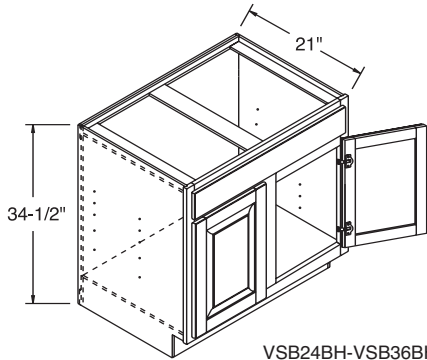

## PAGE

21" Deep Vanity Sink Base, Base Height .....	66
21" Deep Bowl Base Vanity with Drawers, Base Height .....	66
21" Base Deep Drawer Vanity, Base Height .....	67
21" Base Deep Vanity, Base Height .....	67
21" Base Vanity with Accessory tray .....	68
21" Deep Sliding Trays .....	67
21" Deep Linen Base Height .....	66
16" Deep Vanity Sink Base .....	67
18" and 21" Deep Vanity Sink/Bowl Base .....	67
18" and 21" Deep Sink Base Vanity with Full Height door .....	67
18" and 21" Deep Bowl Base Vanity with Drawers .....	68
18" and 21" Deep Drawer Vanity Base .....	68
18" and 21" Deep Vanity Base .....	68
18" and 21" Vanity Bases .....	68
18" and 21" Linen Cabinets .....	69
Chrome Knob .....	70
Light Box .....	70
Light Strip .....	70
Linen Shelf Kits .....	69
Linen Tray Kits .....	69
Medicine Cabinet .....	69 & 70
Medicine Cabinet with Light Bar Opening (MCLO) .....	70
Mirrored Medicine Cabinet .....	70
Tulip Lights (TL) .....	70
Vanity Desk Leg .....	69
Vanity False Front .....	69
Vanity Sink Base .....	67
Vanity Sink Base, Base Height .....	66
Under Counter Drawers .....	69
Wall Boutique .....	69
Wall Boutique, Top and Bottom Panel .....	69

## Base Height 21" Deep Vanity Sink Base

VSB24BH-VSB36BH

VSB24BH - VSB27BH have full-width opening with butt doors.  
VSB30BH - VSB36BH have center stile.

ITEM
VSB24BH
VSB27BH
VSB30BH
VSB33BH
VSB36BH

L1884BH has a fixed shelf, drawer and clothes hamper.(removable)  
Single door cabinet order left or right.  
34-1/2" tall base section