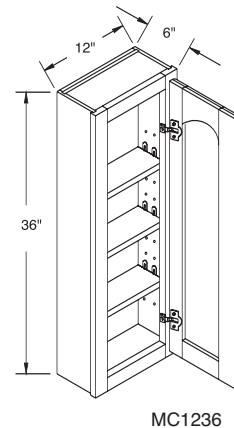

Vanity Cabinets

Unless otherwise noted all base height vanity cabinets are 34 1/2" high, and all vanity cabinets are 31-1/2" high.

Toekick height: 4-1/2", depth: 3".

Vanity bases are available with square doors only.

18" & 21" Deep Linen Utility Cabinets

L188418 has 1 fixed shelf and 1 drawer (**no hamper**).

L188421 has 1 fixed shelf, 1 drawer, and roll-out hamper (**removable**). Specify left or right.

Sliding Trays sold separately for field installation.

USK1818 - (kit of 5 shelves)

USK1821 - (kit of 4 shelves)

UST1821 - (kit of 4 sliding trays)

WOOD UST1821 - (kit of 4 sliding trays)

ITEM
L188418
L1884
USK1818
USK1821
UST1821
WOOD UST1821

These items are part of the Complements product offerings, Creative Organization in Cabinetry.

Vanity False Front

Trimmable to 24" (1-1/2" each side).

ITEM
VFF27

Under Counter Drawers

All non-trimmable. 18" or 21" deep.

ITEM
UCD2418
UCD2421
UCD2718
UCD2721
UCD3018
UCD3021
UCD3318
UCD3321
UCD3618
UCD3621

Vanity Desk Leg

Wood veneer-3/4" thick. Cara, Harbour Court, Bayport White, Mora Bay and Sanibel are melamine. Trimmable to 18" deep.

ITEM
VDL

Bathroom Wall Boutique

2 butt doors, 1 adjustable shelf. Optional top and bottom panels (WB2730TB) available for all lines. Bottom opening matches cabinet exterior.

ITEM
WB2730
WB2730TB

Medicine Cabinet

Rough opening for MC1624 14-1/2" wide x 22-1/2" high, can be recessed mounted.

MC1236 Includes 3 adjustable shelves. 1/4" lip on sides, flush top & bottom (surface mount only).

Single door cabinets specify left or right.

ITEM
MC1236
MC1624
MC1830