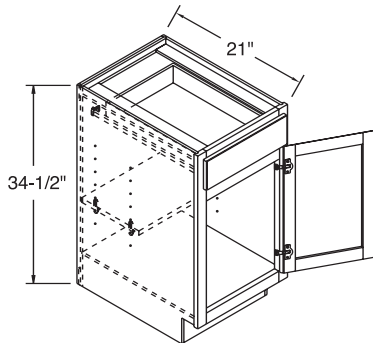

Base Height 21" Deep Door/Drawer Vanities

VB12BH-VB21BH have 1 drawer, 1 door and 1 adjustable shelf.
VB24BH has 1 drawer, full width opening with butt doors and 1 adjustable shelf.

Single door cabinets specify left or right.

Sliding Trays sold separately for field installation.

ITEM
VB12BH
VB15BH
VB18BH
VB21BH
VB24BH
ST1221
ST1521
ST1821
ST2121
ST2421
WST1221
WST1521
WST1821
WST2121
WST2421