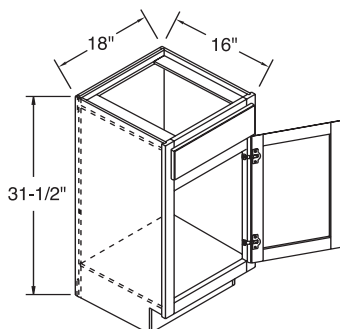

16" Deep Bowl Base

Single door cabinets specify left or right.

ITEM
VBB1816