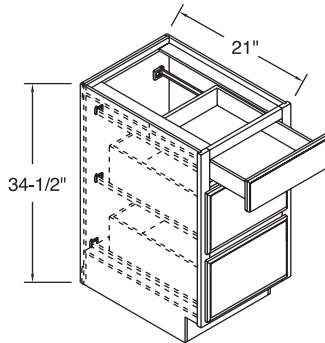

Vanity Cabinets

Unless otherwise noted all base height vanity cabinets are 34 1/2" high, and all vanity cabinets are 31-1/2" high.
Toekick height: 4-1/2", depth: 3".
Vanity bases are available with square doors only.

Base Height 21" Deep Drawer Vanities

The 2 bottom drawers are the same size and slightly taller than the top drawer.

ITEM
VBD12BH
VBD15BH
VBD18BH
VBD21BH
VBD24BH