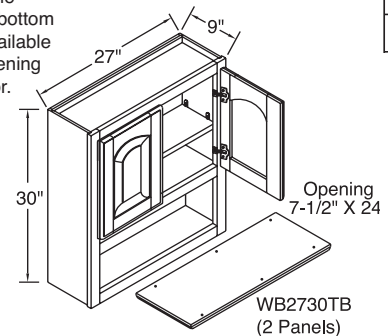

Bathroom Wall Boutique

2 butt doors, 1 adjustable shelf. Optional top and bottom panels (WB2730TB) available for all lines. Bottom opening matches cabinet exterior.

ITEM
WB2730
WB2730TB

Medicine Cabinet

Rough opening for MC1624 14-1/2" wide x 22-1/2" high, can be recessed mounted.

MC1236 Includes 3 adjustable shelves. 1/4" lip on sides, flush top & bottom (surface mount only).

Single door cabinets specify left or right.