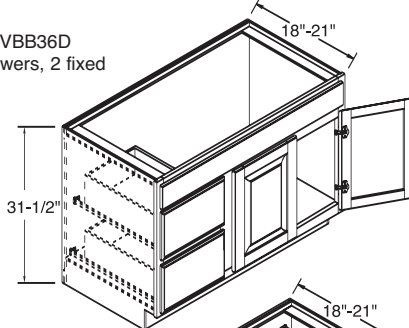

## 18" & 21" Deep Bowl Base Combinations

VBB2418D-VBB24D  
VBB3018D-VBB30D  
VB3018D-VB36D  
2 drawers, 1 door,  
1 fixed drawer front.

VBB24D-VBB36D  
May be ordered with  
drawers on left or  
right hand side.  
Left hand shown.

VB3018D-VB36D  
door side is equal  
width as drawer side.

VBB3618D & VBB36D  
2 doors, 2 drawers, 2 fixed  
drawer fronts.

VBB4818D/VBB60D  
have 6 drawers, 2  
doors, 1 fixed  
drawer front.

VBB4218D/VBB42D  
have 6 drawers, 1  
door, 1 fixed drawer  
front. Not shown.