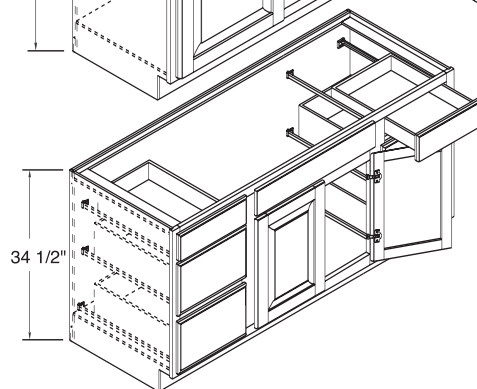

## Base Height 21" Deep Bowl Base Combinations

VBB24DBH-VBB36DBH  
2 drawers, 1 door, 1 fixed drawer front. Specify drawers left or right side.

VB30DBH-VB36DBH  
Door side is equal width as drawer side.

VBB36DBH 2 drawers, 2 doors, 2 fixed drawer fronts.

VBB36BH-VBB48BH have 2 drawers, 2 doors, 1 fixed drawer front.

VBB48DBH - 6 drawers, 2 doors, 1 fixed drawer front.

VBB42DBH - 6 drawers, 1 door, 1 fixed drawer front. (not shown)