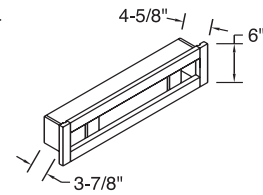

## Light Box

Matching exterior. Can be surface or recess mounted.

Recess opening

MLB24 - 22 3/8" x 4 5/8"

MLB30 - 28 3/8" x 4 5/8"

MLB36 - 34 3/8" x 4 5/8"

MLB48 - 46 3/8" x 4 5/8"