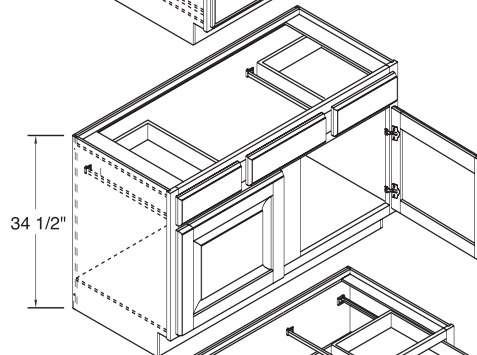

VBB36BH-VBB48BH have 2 drawers, 2 doors, 1 fixed drawer front.