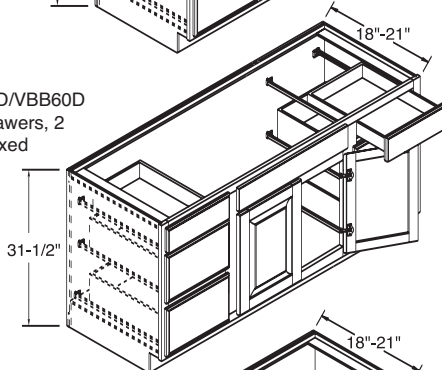

VBB4818D/VBB60D
have 6 drawers, 2
doors, 1 fixed
drawer front.

VBB4218D/VBB42D
have 6 drawers, 1
door, 1 fixed drawer
front. Not shown.