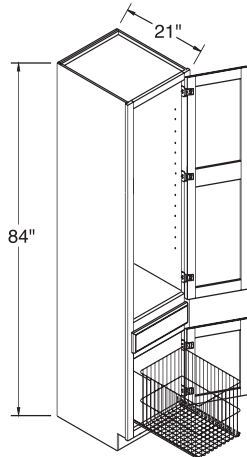

Vanity Cabinets

Unless otherwise noted all base height vanity cabinets are 34 1/2" high, and all vanity cabinets are 31-1/2" high.

Toekick height: 4-1/2", depth: 3".

Vanity bases are available with square doors only.

18" & 21" Deep Linen Utility Cabinets

L188418 has 1 fixed shelf and 1 drawer (**no hamper**).

L188421 has 1 fixed shelf, 1 drawer, and roll-out hamper (**removable**). Specify left or right.

Sliding Trays sold separately for field installation.

USK1818 - (kit of 5 shelves)

USK1821 - (kit of 4 shelves)

UST1821 - (kit of 4 sliding trays)

WOOD UST1821 - (kit of 4 sliding trays)