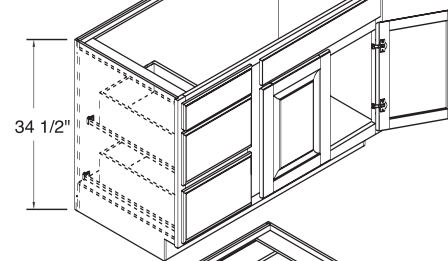

VBB36BH-VBB48BH have 2 drawers, 2 doors, 1 fixed drawer front.