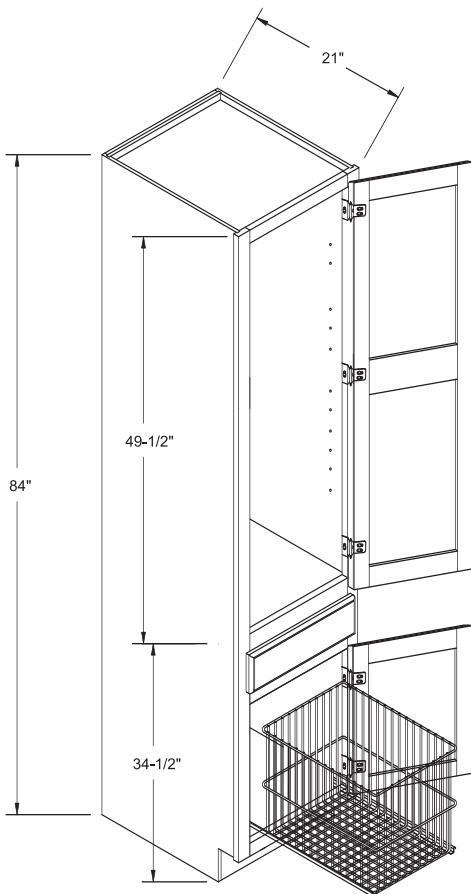

## PAGE

21" Deep Vanity Sink Base, Base Height .....	66
21" Deep Bowl Base Vanity with Drawers, Base Height .....	66
21" Base Deep Drawer Vanity, Base Height .....	67
21" Base Deep Vanity, Base Height .....	67
21" Base Vanity with Accessory tray .....	68
21" Deep Sliding Trays .....	67
21" Deep Linen Base Height .....	66
16" Deep Vanity Sink Base .....	67
18" and 21" Deep Vanity Sink/Bowl Base .....	67
18" and 21" Deep Sink Base Vanity with Full Height door .....	67
18" and 21" Deep Bowl Base Vanity with Drawers .....	68
18" and 21" Deep Drawer Vanity Base .....	68
18" and 21" Deep Vanity Base .....	68
18" and 21" Vanity Bases .....	68
18" and 21" Linen Cabinets .....	69
Chrome Knob .....	70
Light Box .....	70
Light Strip .....	70
Linen Shelf Kits .....	69
Linen Tray Kits .....	69
Medicine Cabinet .....	69 & 70
Medicine Cabinet with Light Bar Opening (MCLO) .....	70
Mirrored Medicine Cabinet .....	70
Tulip Lights (TL) .....	70
Vanity Desk Leg .....	69
Vanity False Front .....	69
Vanity Sink Base .....	67
Vanity Sink Base, Base Height .....	66
Under Counter Drawers .....	69
Wall Boutique .....	69
Wall Boutique, Top and Bottom Panel .....	69

# Vanity Cabinets

Unless otherwise noted all base height vanity cabinets are 34 1/2" high, and all vanity cabinets are 31-1/2" high.

Toekick height: 4-1/2", depth: 3".

**Vanity bases are available with square doors only.**

## Base Height 21" Deep Vanity Sink Base

VSB24BH-VSB36BH

VSB24BH - VSB27BH have full-width opening with butt doors.  
VSB30BH - VSB36BH have center stile.

ITEM
VSB24BH
VSB27BH
VSB30BH
VSB33BH
VSB36BH

L1884BH has a fixed shelf, drawer and clothes hamper.(removable)  
Single door cabinet order left or right.  
34-1/2" tall base section

## Base Height 21" Deep Bowl Base Combinations

VBB24DBH-VBB36DBH  
2 drawers, 1 door, 1 fixed drawer front. Specify drawers left or right side.

VB30DBH-VB36DBH  
Door side is equal width as drawer side.