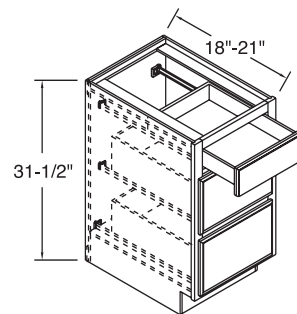

18" & 21" Deep Vanity Drawer Bases

The 2 bottom drawers are the
same size and slightly taller
than the top drawer.