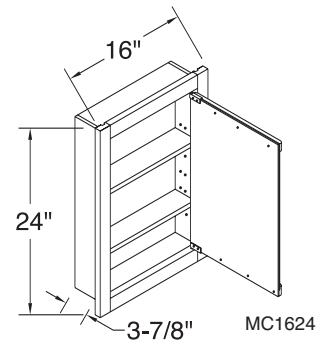

ITEM
MC1236
MC1624
MC1830