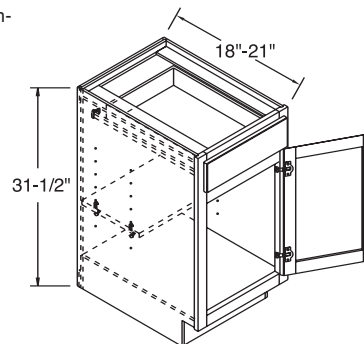

18" & 21" Deep Door and Drawer Vanity Bases

VB1218 - VB21 have
1 drawer, 1 adjustable
shelf and 1 door.
VB2418 & VB24 have
1 drawer, 1 adjustable
shelf & full width opening
with 2 butt doors.
Single door cabinets
specify left or right.

ST1221-7" wide-fits VB12 opening

ST1521-10" wide-fits VB15 opening

ST1821-13" wide-fits VB18 opening

ST2121-16" wide-fits VB21 opening

ST2421-19" wide-fits VB24 opening

Sliding Trays sold separately for field installation.

ITEM

VB1218
VB12
VB1518
VB15
VB1818
VB18
VB2118
VB21
VB2418
VB24
ST1221
ST1521
ST1821
ST2121
ST2421
WST1221
WST1521
WST1821
WST2121
WST2421

21" Deep Base Vanity With Accessory

ITEM

VB18A

18" wide door/drawer vanity
base cabinet designed for
use with vanity waste basket
(VWB) or vanity hamper
(VH) accessories (order
separately). Cabinet member
guide for accessory tray
factory-installed.

Single door cabinets spec-
ify left or right.