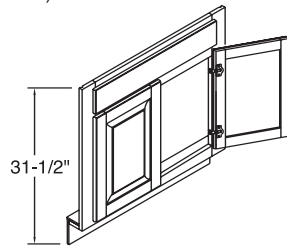

Vanity False Front

Trimmable to 24" (1-1/2" each side).