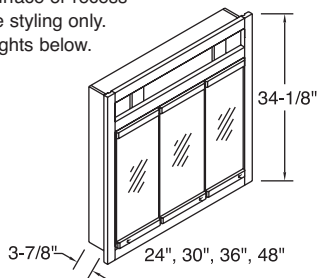

Vanity Cabinets

Unless otherwise noted all base height vanity cabinets are 34 1/2" high, and all vanity cabinets are 31-1/2" high.
Toekick height: 4-1/2", depth: 3".
Vanity bases are available with square doors only.

Medicine Cabinet

Matching exterior. Can be surface or recess mounted. Recess opening 16-3/8" x 28". Specify left or right hand hinging. Available square styling only.

Single door cabinets specify left or right.

ITEM

MC1830

Medicine Cabinet with Light Bar Opening

Matching exterior. Can be surface or recess mounted. Available in square styling only. See Light Strips and Tulip Lights below.

Recess opening
2434 - 22 3/8" x 32 1/2"
3034 - 28 3/8" x 32 1/2"
3634 - 34 3/8" x 32 1/2"
4834 - 46 3/8" x 32 1/2"

ITEM

MCLO2434

MCLO3034

MCLO3634

MCLO4834

Medicine Cabinet

Cabinet shipped with brass knobs. Order chrome knobs separately. Available square styling only. Finished exterior. Can be surface or recess mounted.

Recess opening
2430 - 22 3/8" x 28" - 2 doors
3030 - 28 3/8" x 28" - 3 doors
3630 - 34 3/8" x 28" - 3 doors
4830 - 46 3/8" x 28" - 3 doors

ITEM

MC2430

MC3030

MC3630

MC4830

ITEM

CN KNOB

Light Box

Matching exterior. Can be surface or recess mounted.

Recess opening

MLB24 - 22 3/8" x 4 5/8"

MLB30 - 28 3/8" x 4 5/8"

MLB36 - 34 3/8" x 4 5/8"

MLB48 - 46 3/8" x 4 5/8"

ITEM

MLB24

MLB30

MLB36

MLB48

Tulip Lights

Specify polished brass (PB) or chrome (CH).
Accessory for Light Box or Medicine Cabinet with Light Bar Opening. 60 watt maximum.

24" = 3 Globes

30" = 3 Globes

36" = 4 Globes

48" = 5 Globes

ITEM

TL24

TL30

TL36

TL48

Light Strips

Specify polished brass (PB) or chrome (CH).
Accessory for Light Box or Medicine Cabinet with Light Bar Opening. 60 watt maximum.

24" = 3 Bulbs

30" = 3 Bulbs

36" = 4 Bulbs

48" = 5 Bulbs

ITEM

LS24

LS30

LS36

LS48