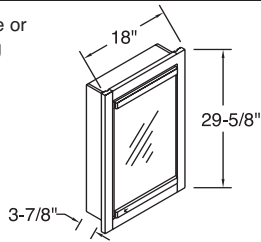

Vanity Cabinets

Unless otherwise noted all base height vanity cabinets are 34 1/2" high, and all vanity cabinets are 31-1/2" high.
Toekick height: 4-1/2", depth: 3".
Vanity bases are available with square doors only.

Medicine Cabinet

Matching exterior. Can be surface or recess mounted. Recess opening 16-3/8" x 28". Specify left or right hand hinging. Available square styling only.

Single door cabinets specify left or right.

ITEM

MC1830

Medicine Cabinet with Light Bar Opening

Matching exterior. Can be surface or recess mounted. Available in square styling only. See Light Strips and Tulip Lights below.

Recess opening
2434 - 22 3/8" x 32 1/2"
3034 - 28 3/8" x 32 1/2"
3634 - 34 3/8" x 32 1/2"
4834 - 46 3/8" x 32 1/2"