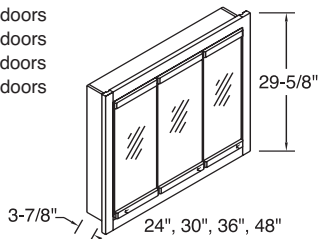

Medicine Cabinet

Cabinet shipped with brass knobs. Order chrome knobs separately. Available square styling only. Finished exterior. Can be surface or recess mounted.

Recess opening
2430 - 22 3/8" x 28" - 2 doors
3030 - 28 3/8" x 28" - 3 doors
3630 - 34 3/8" x 28" - 3 doors
4830 - 46 3/8" x 28" - 3 doors